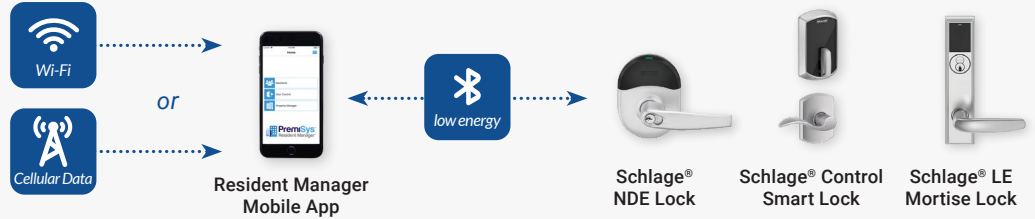

PremiSys® Door Connectivity Options

PremiSys Software

LAN

Advanced Door Control

PremiSys Mobile App Management for Wireless Locks With Schlage® ENGAGE™ Technology

Offline Wireless Locks (Wi-Fi) With Schlage® ENGAGE™ Technology

Enterprise Access Control

Online Wireless Locks with Gateway IP (BLE) With Schlage® ENGAGE™ Technology

Online Wireless Locks with Gateway RSI (BLE) With Schlage® ENGAGE™ Technology

Networked Doors

Server Rack