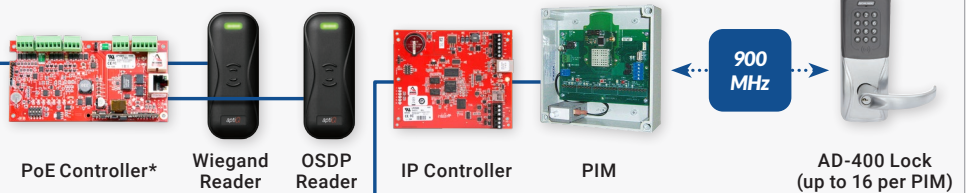

Enterprise Access Control

Online Wireless Locks with Gateway IP (BLE) With Schlage® ENGAGE™ Technology

Online Wireless Locks with Gateway RSI (BLE) With Schlage® ENGAGE™ Technology

Networked Doors

Server Rack

*Other hardware configurations are available using Authentic Mercury Security hardware. PremiSys v4.0 or greater