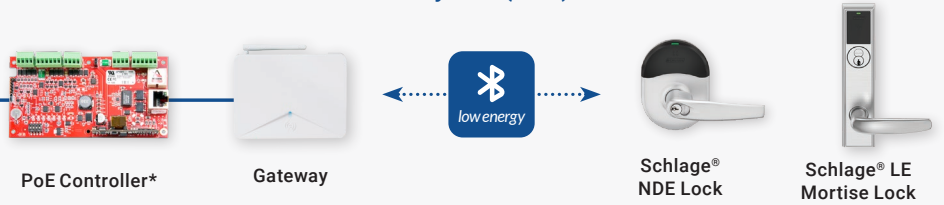

PremiSys® Door Connectivity Options

PremiSys Software

LAN

Advanced Door Control

PremiSys Mobile App Management for Wireless Locks With Schlage® ENGAGE™ Technology

Offline Wireless Locks (Wi-Fi) With Schlage® ENGAGE™ Technology

Enterprise Access Control

Online Wireless Locks with Gateway IP (BLE) With Schlage® ENGAGE™ Technology

Online Wireless Locks with Gateway RSI (BLE) With Schlage® ENGAGE™ Technology

Networked Doors

Server Rack

*Other hardware configurations are available using Authentic Mercury Security hardware. PremiSys v4.0 or greater