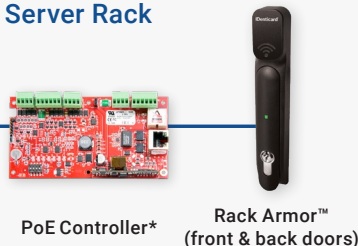

Enterprise Access Control

Online Wireless Locks with Gateway IP (BLE) With Schlage® ENGAGE™ Technology

Online Wireless Locks with Gateway RSI (BLE) With Schlage® ENGAGE™ Technology

Networked Doors

Server Rack

*Other hardware configurations are available using Authentic Mercury Security hardware. PremiSys v4.0 or greater